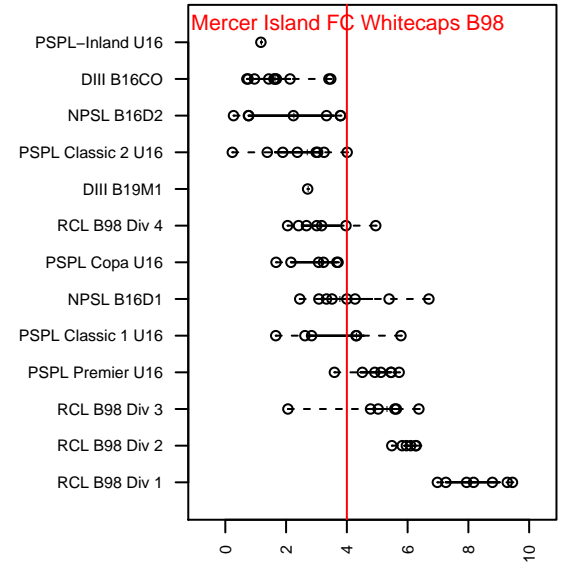

**attack and defense rating
relative to others at age
and all opponents in last 13 months**