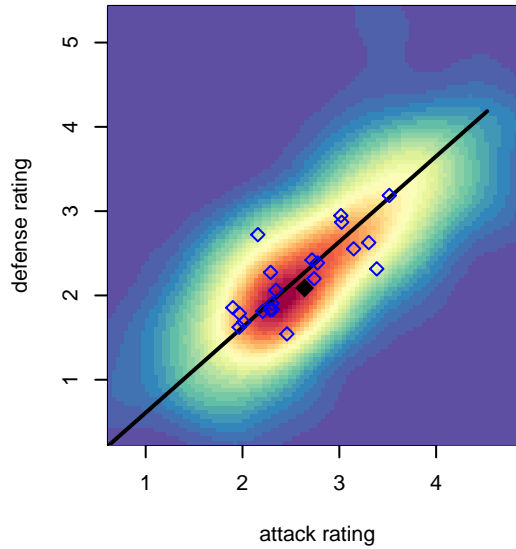

**attack and defense rating
relative to others at age
and all opponents in last 13 months**