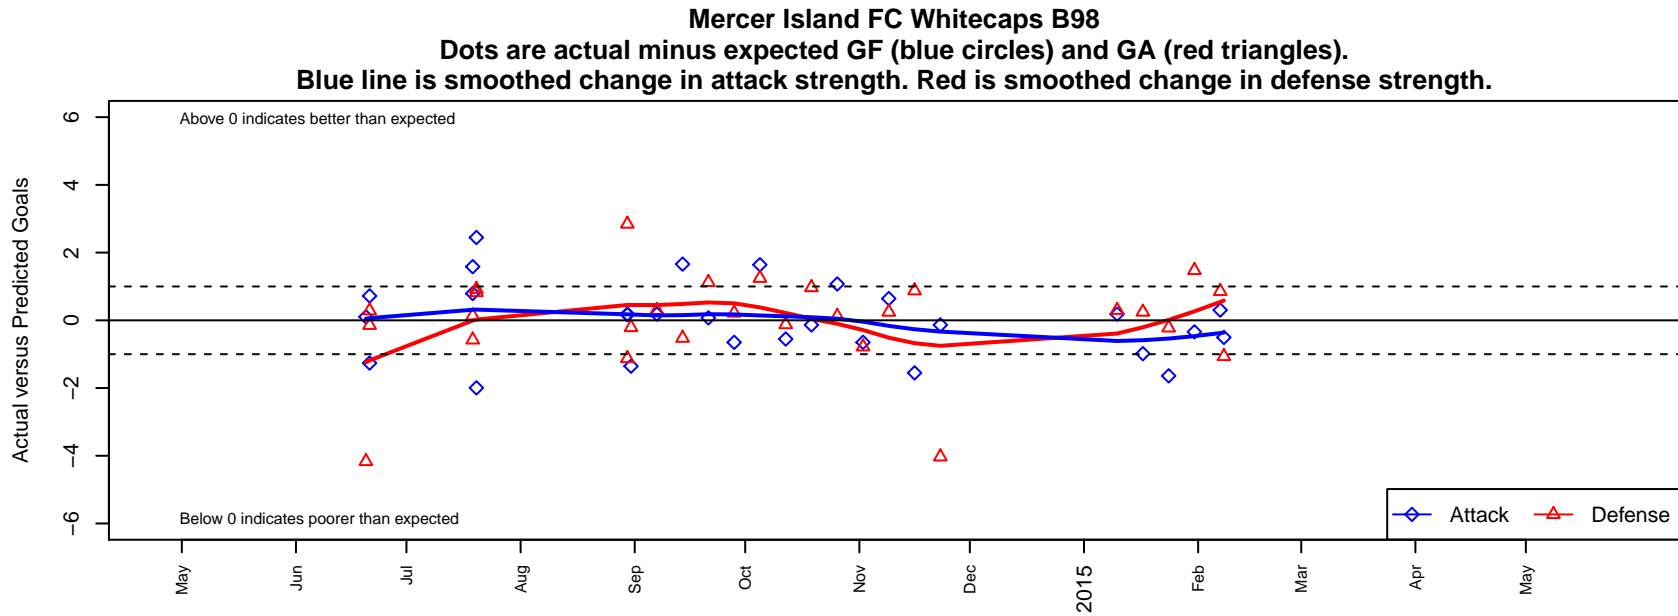

Mercer Island FC Whitecaps B98

Mercer Island FC
 Mercer Island, WA
 B98 total strength=1482
 attack=14.03 defense=8.07
 fall league = NPSL B16D1
 notes= Koning 2013, 2014

alt names used:
 MIFC Whitecaps 98 358/Koning
 MIFC Whitecaps B98
 MERCER ISLAND FCWHITECAPS – KONING
 MIFC Whitecaps

Venues played:
 2014 Snohomish United Invt U16 Gold
 2014 KITG BU16-17 Green
 2014 Starfire Labor Day Cup U16
 2014 NPSL B16D1
 2014 Founders Cup B98

**attack and defense variance (black dot)
relative to other teams
and top 10 in region**